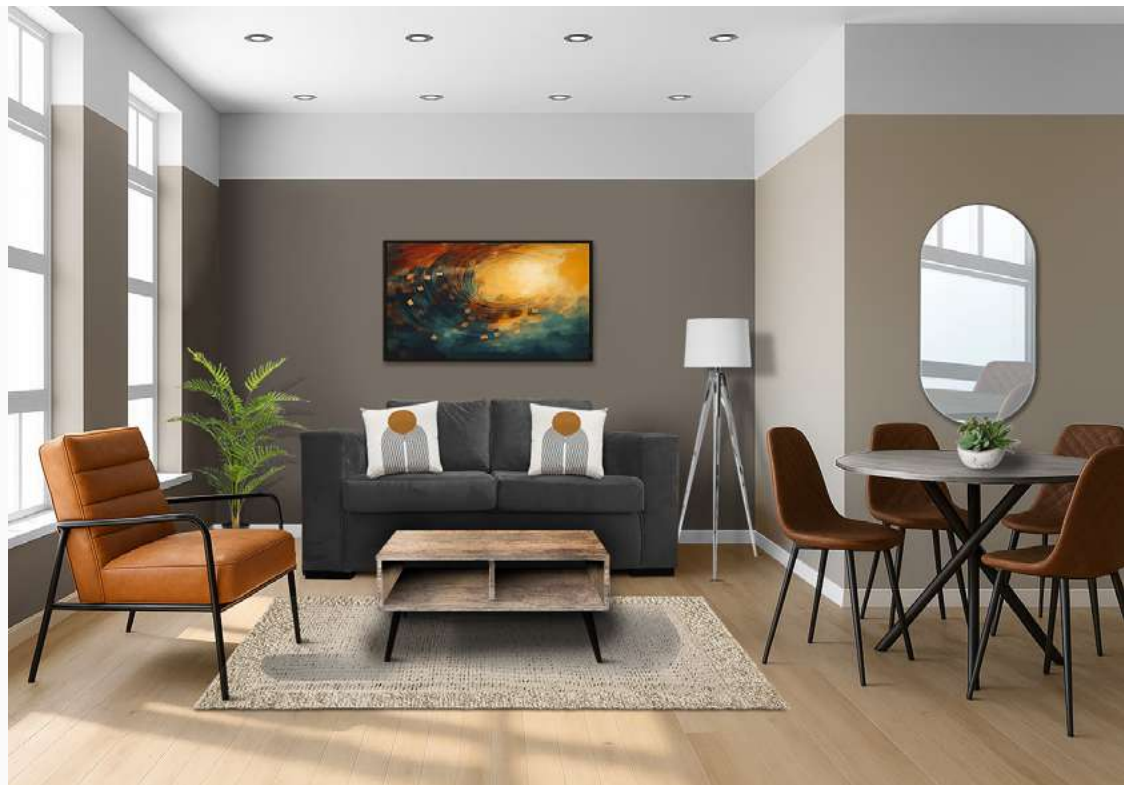

LIVING/DINER ■

Sofa - Roma in Grey Velvet

Cushions - Saloni in Mustard

Accent - Brooklyn

Coffee Table - Nova in Vintage Oak

Dining Table - Concrete Round

Dining Chairs - Manhattan in Brown

Rug - Pebble Wool in Caramel

Floor Lamp - Tripod in Chrome

Plant - Fern

Mirror - Oval in Black

Artwork - Amber Cyclone