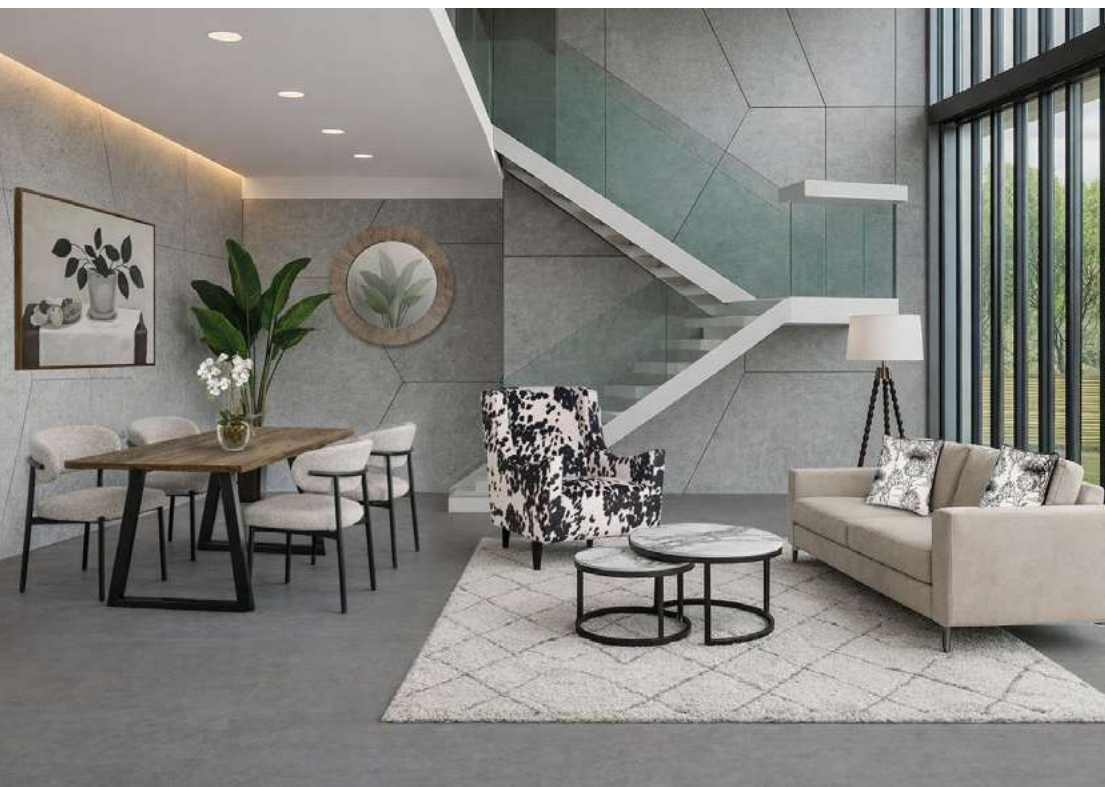

LIVING/DINER

Sofa - Baltimore in Beige

Cushions - Merida

Accent - Cow Chair

Coffee Table - Delta Nest in White

Dining Table - Trapezium in Vintage Oak

Dining Chairs - Marissa in Oatmeal

Rug - Imari in Cream

Floor Lamp - Spindle Tripod

Plant - Rubber Plant

Mirror - Driftwood

Artwork - Plant et Fruits